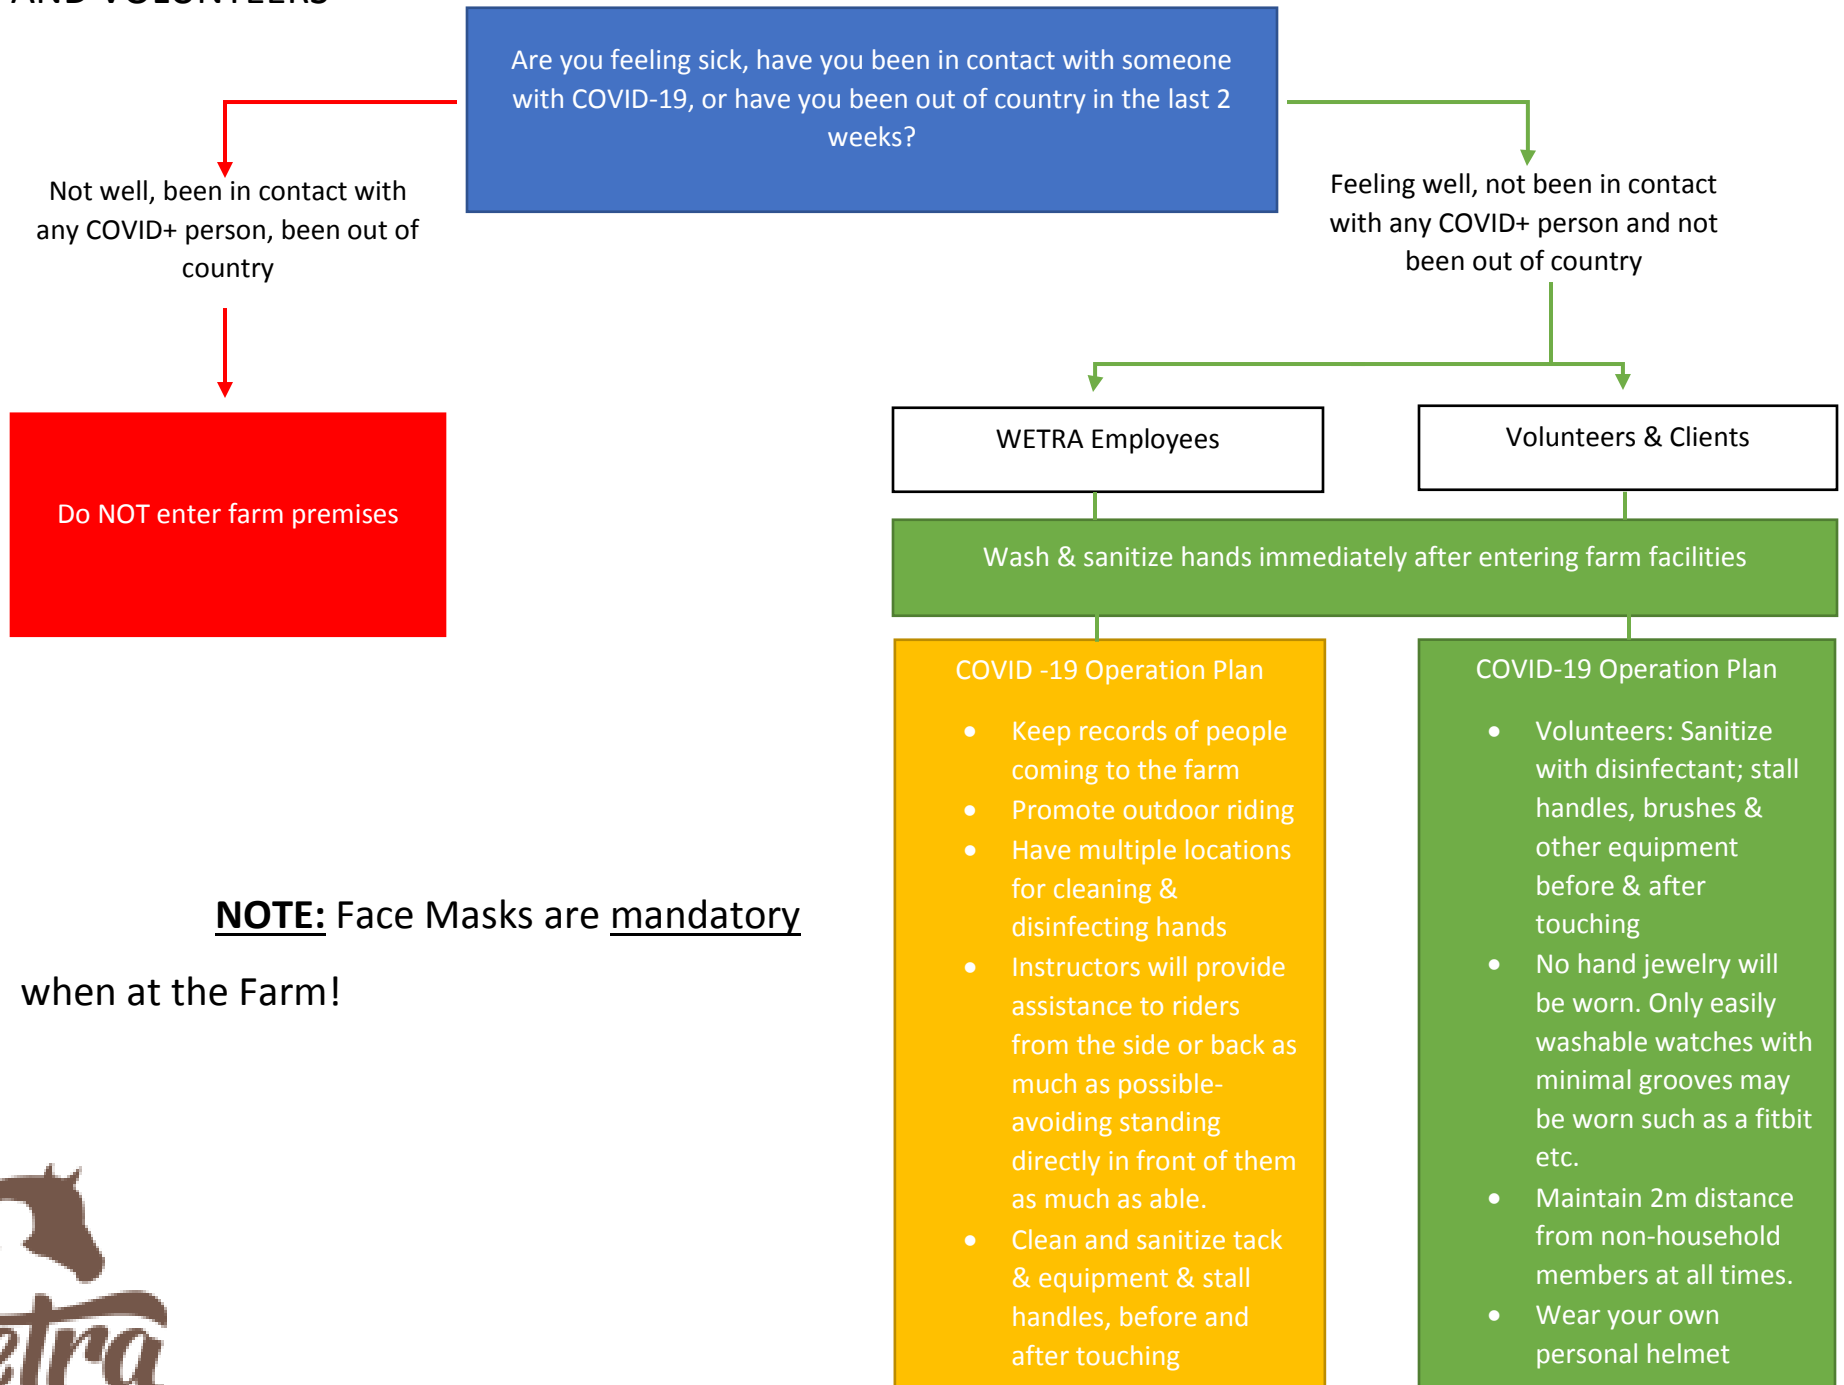

# REOPENING THE WINDSOR-ESSEX THERAPEUTIC RIDING ASSOCIATION SAFELY FOR STAFF, CLIENTS AND VOLUNTEERS

**NOTE:** Face Masks are mandatory

when at the Farm!